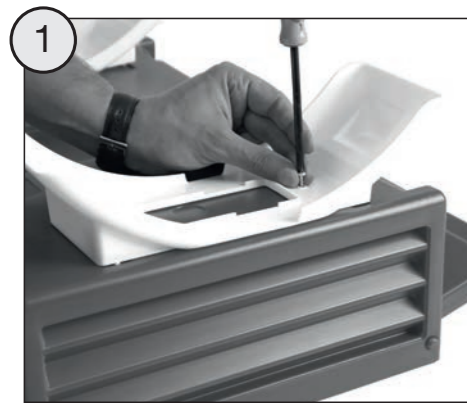

1
Ⓐ 4x17
4x

2
Ⓑ 5x40
4x

3
Ⓒ 5x40
2x

4
Ⓒ 5x40
2x

5
Ⓒ 5x40
2x

6
Ⓒ 5x40
2x

7
Ⓔ 4x17
2x

8
Ⓕ 4x17
4x

9
Ⓖ 5x40
1x

10
Ⓖ 5x40
1x

11
Ⓖ 4x17
1x

12
Ⓚ ∅ 20 x ∅ 10,5 x 1
1x 1x

13
Ⓛ 5x30
1x

14
Ⓚ ∅ 20 x ∅ 10,5 x 1
1x 1x

15
Ⓛ 5x30
1x Ⓜ M5
1x

16
Ⓛ 5x30
1x Ⓜ M5
1x

17
Ⓛ 5x30
1x Ⓜ M5
1x

18
Ⓛ 5x30
1x

Ⓐ+Ⓔ+Ⓕ+Ⓖ 4 x 17
11x

Ⓚ ∅ 20 x ∅ 10,5 x 1
1x

Ⓜ M5

Ⓛ M5 x 30
1x

Ⓑ+Ⓒ+Ⓓ 5 x 40
7x

0 10 20 30 40 50 mm
(metrisch • metric • métrique • metrico)