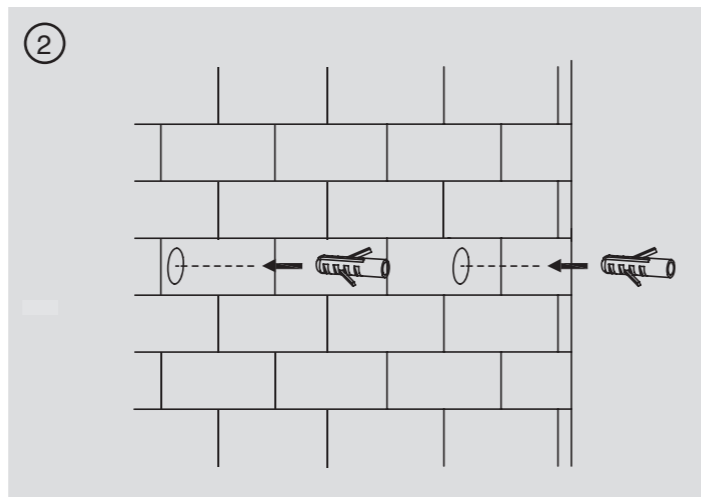

PROYECTOR LED - StarLine Instrucciones

FOCO PROYECTOR LED
HOLOFOTE LED
LED FLOR LIGHT

LUMIÈRE D'INUNDATION LED
LUCE DE INUNDACIONE LED
LED-fluticht

FOCO PROYECTOR LED HOLOFOTE LED LED FLOR LIGHT

LUMIÈRE D'INUNDATION LED LUCE DE INUNDACIONE LED LED-fluticht