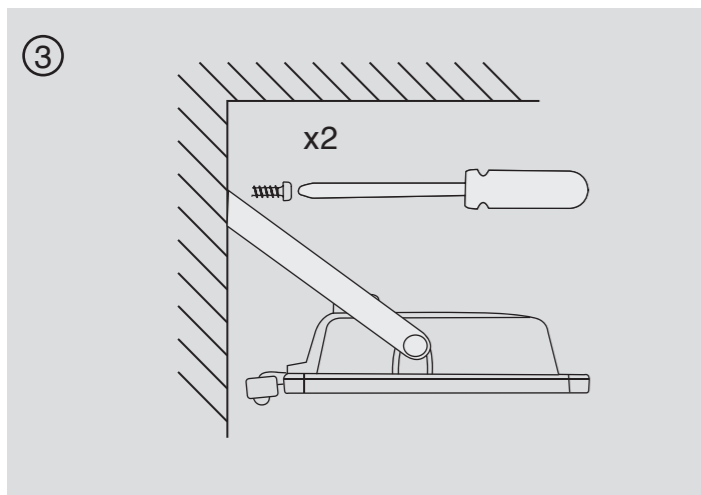

PROYECTOR LED - StarLine Instrucciones

FOCO PROYECTOR LED
HOLOFOTE LED
LED FLOR LIGHT

LUMIÈRE D'INUNDATION LED
LUCE DE INUNDACIONE LED
LED-fluticht

FOCO PROYECTOR LED HOLOFOTE LED LED FLOR LIGHT

LUMIÈRE D'INUNDATION LED LUCE DE INUNDACIONE LED LED-fluticht