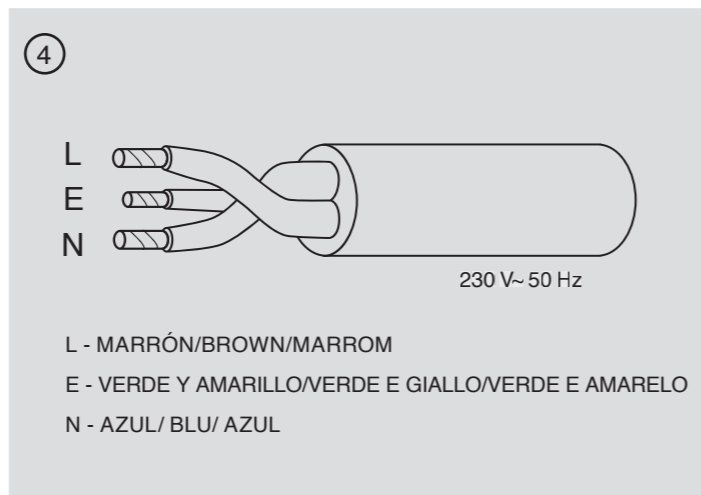

PROYECTOR LED - StarLine Instrucciones

FOCO PROYECTOR LED
HOLOFOTE LED
LED FLOR LIGHT

LUMIÈRE D'INUNDATION LED
LUCE DE INUNDACIONE LED
LED-fluticht

FOCO PROYECTOR LED HOLOFOTE LED LED FLOR LIGHT

LUMIÈRE D'INUNDATION LED LUCE DE INUNDACIONE LED LED-fluticht