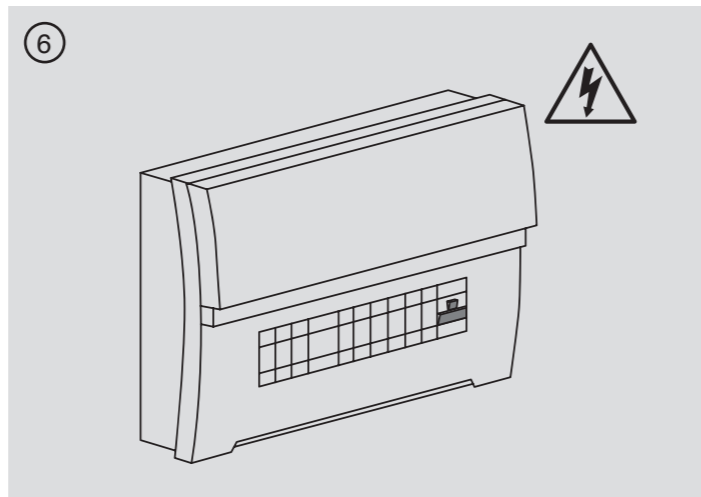

PROYECTOR LED - StarLine Instrucciones

FOCO PROYECTOR LED
HOLOFOTE LED
LED FLOR LIGHT

LUMIÈRE D'INUNDATION LED
LUCE DE INUNDACIONE LED
LED-fluticht

FOCO PROYECTOR LED HOLOFOTE LED LED FLOR LIGHT

LUMIÈRE D'INUNDATION LED LUCE DE INUNDACIONE LED LED-fluticht