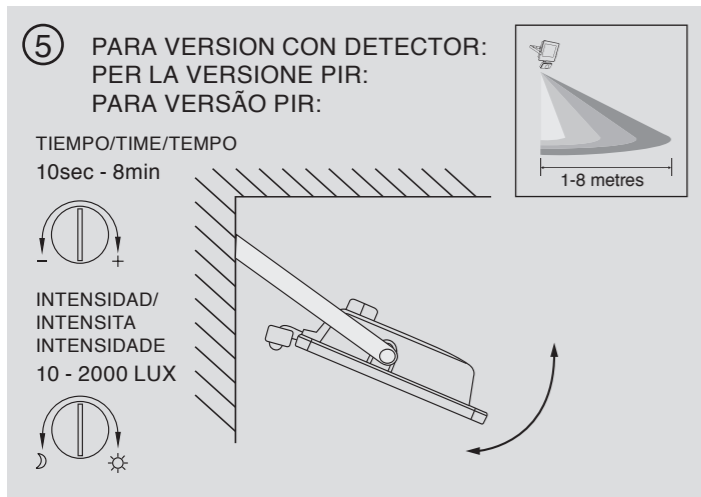

PROYECTOR LED - StarLine Instrucciones

FOCO PROYECTOR LED
HOLOFOTE LED
LED FLOR LIGHT

LUMIÈRE D'INUNDATION LED
LUCE DE INUNDACIONE LED
LED-fluticht

FOCO PROYECTOR LED HOLOFOTE LED LED FLOR LIGHT

LUMIÈRE D'INUNDATION LED LUCE DE INUNDACIONE LED LED-fluticht