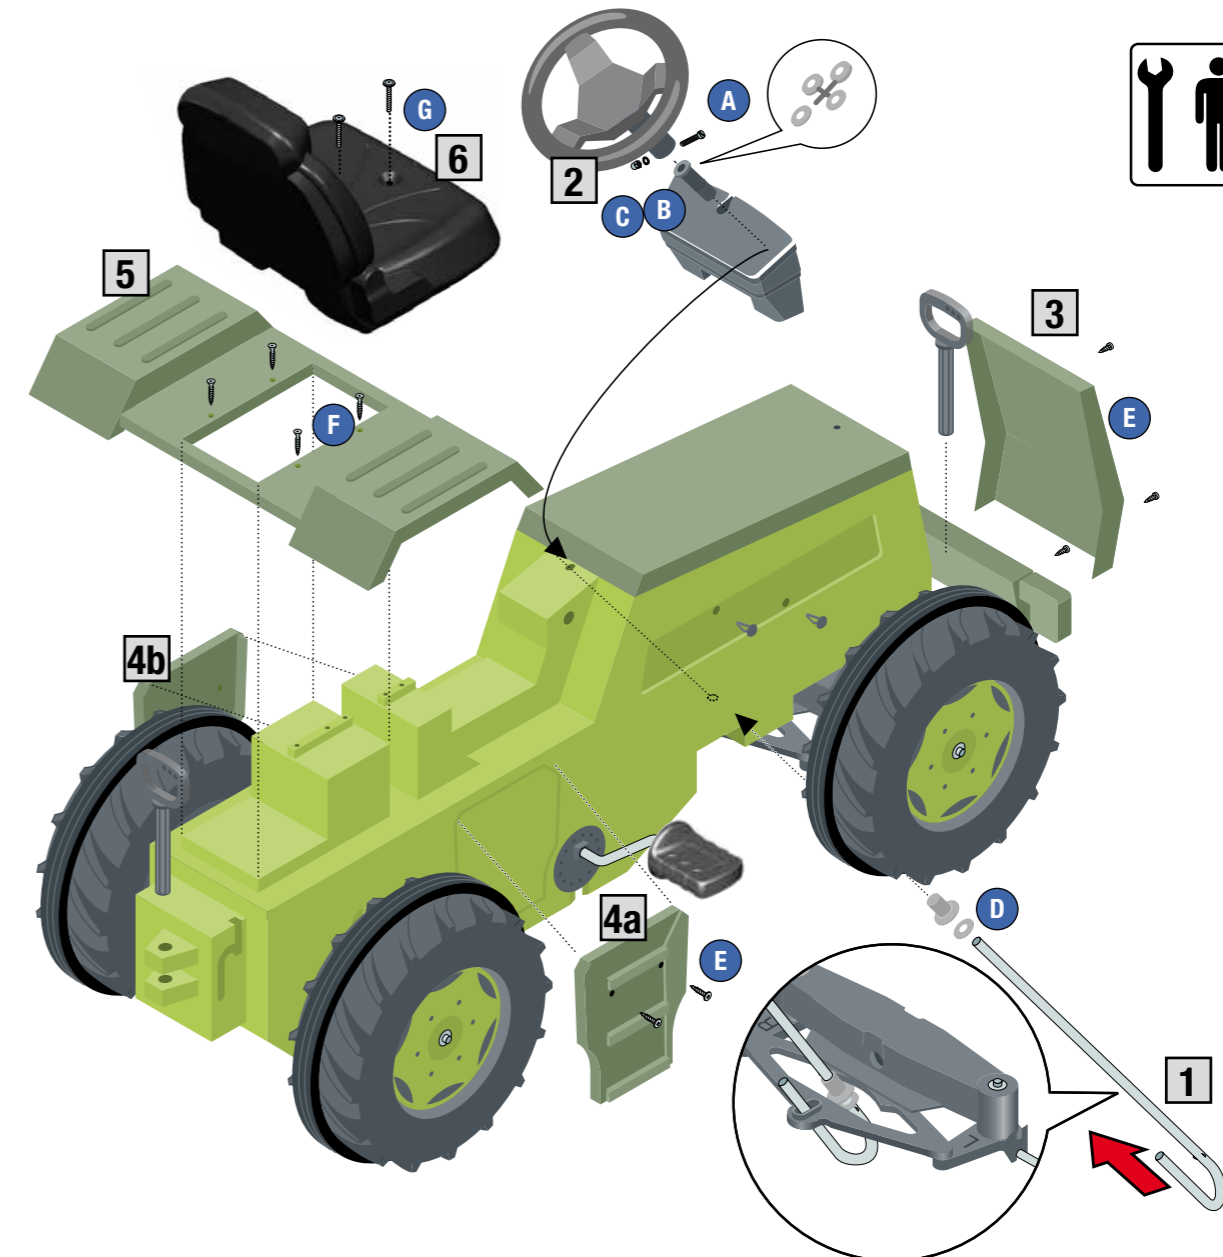

MB-Trac

rollytoys Kundendienst Deutschland:
Tel: +49 (0) 95-68-/-85-61-42
Fax: +49 (0) 95-68-/-85-61-83
e-mail: service@rollytoys.de

2018/09

298.000.800.00

WARNING:
CHOKING HAZARD – Small parts.
Not for children under 3 years.

- CHOKING HAZARD - Small parts, Danger of being swallowed. Contains small parts in non assembled state.
- Must be assembled by adults.
- If toy is defective stop using it, repairs may only be carried out by adults.
- Adult supervision required.
- Never use near steps, slopes, driveways, hills, roadways, alleys or swimming pool areas.
- Always wear shoes.
- Never allow more than one rider.
- The use of protective gear and safety helmet is highly recommended.
- Conforms to the requirements of ASTM Standard Consumer Safety Specification on Toy Safety, F 963.

--- NORTH & SOUTH AMERICA only ---

180 days warranty

From the date of purchase + guaranteed spare part service
The warranty does not cover damages caused by improper use or neglect

made in Germany

Franz Schneider GmbH & Co KG
P.O.Box 1460
D-96459 - Neustadt bei Coburg - Germany
Tel.: +49 (0) 95 68 / 8 56-0
Fax.: +49 (0) 95 68 / 8 56-190
www.rollytoys.com · e-mail: service@rollytoys.de