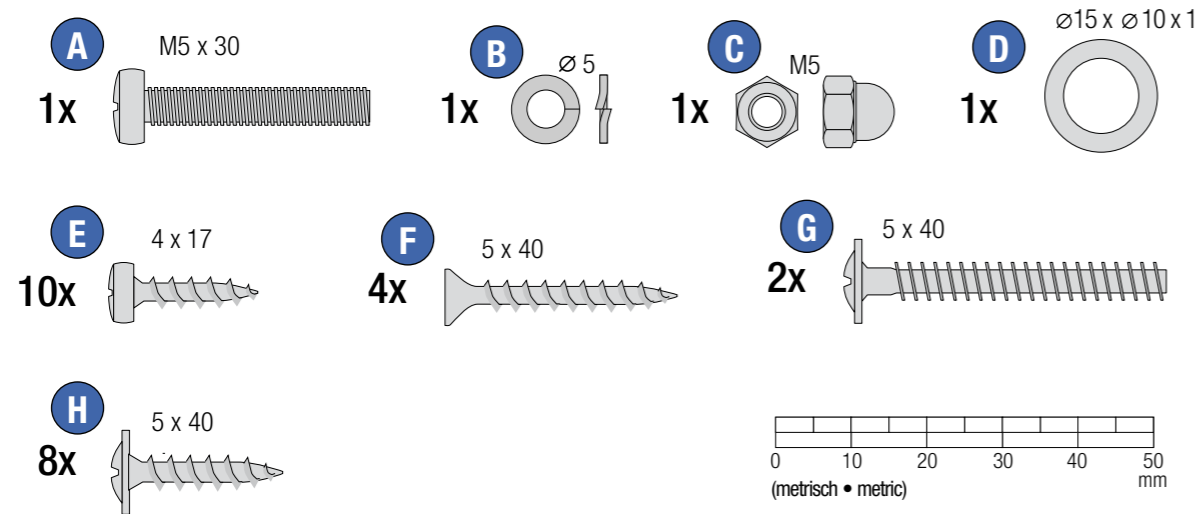

MB-Trac

rollytoys Kundendienst Deutschland:
Tel: +49 (0) 95-68-/-85-61-42
Fax: +49 (0) 95-68-/-85-61-83
e-mail: service@rollytoys.de

2018/09

298.000.800.00

WARNING:
CHOKING HAZARD – Small parts.
Not for children under 3 years.

- CHOKING HAZARD - Small parts, Danger of being swallowed. Contains small parts in non assembled state.
- Must be assembled by adults.
- If toy is defective stop using it, repairs may only be carried out by adults.
- Adult supervision required.
- Never use near steps, slopes, driveways, hills, roadways, alleys or swimming pool areas.
- Always wear shoes.
- Never allow more than one rider.
- The use of protective gear and safety helmet is highly recommended.
- Conforms to the requirements of ASTM Standard Consumer Safety Specification on Toy Safety, F 963.

--- NORTH & SOUTH AMERICA only ---

180 days warranty

From the date of purchase + guaranteed spare part service
The warranty does not cover damages caused by improper use or neglect

made in Germany

Franz Schneider GmbH & Co KG
P.O.Box 1460
D-96459 - Neustadt bei Coburg - Germany
Tel.: +49 (0) 95 68 / 8 56-0
Fax.: +49 (0) 95 68 / 8 56-190
www.rollytoys.com · e-mail: service@rollytoys.de